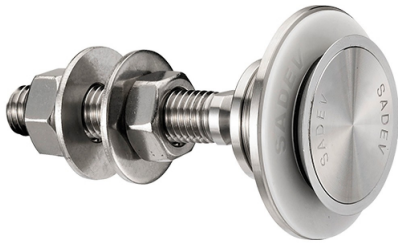

Countersunk Head Articulated Bolt For 22 - 26mm Thick Glass (Model: KSP.R1019-2226-1465)

Attributes:

Product Code: KSP.R1019-2226-1465

Unit Of Sale: Each
