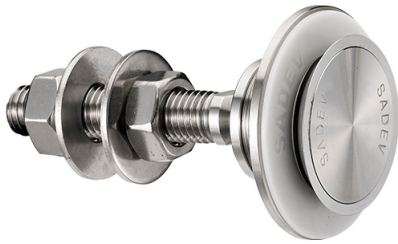

Countersunk Head Articulated Bolt For 15 - 22mm Thick Glass (Model: KSP.R1019-1522-1465)

Attributes:

Product Code: KSP.R1019-1522-1465

Unit Of Sale: Each
