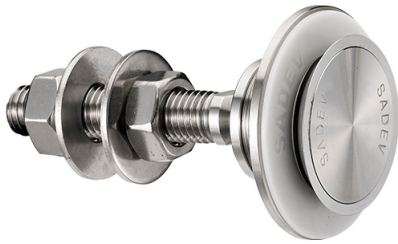

Countersunk Head Articulated Bolt For 8 - 15mm Thick Glass ( ( Model: KSP.R1019-0815-1465 )

**Attributes:**

**Product Code:** KSP.R1019-0815-1465

**Unit Of Sale:** Each

---