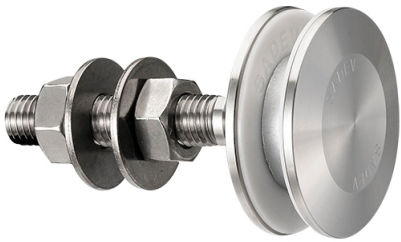

70mm Dia. Flat Head Articulated Bolt For 15 - 22mm Thick Gla ( Model: KSP.R1003-70-1522-1465 )

**Attributes:**

**Product Code:** KSP.R1003-70-1522-1465

**Unit Of Sale:** Each

---