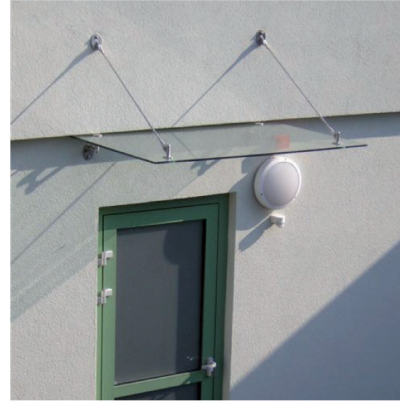

Arcade Canopy System Front Bracket - 316SS (Model: K.CAN.ARCADE.FB)

- Glass Not Supplied*

Attributes:

Product Code: K.CAN.ARCADE.FB

Unit Of Sale: Each

Glass drilling