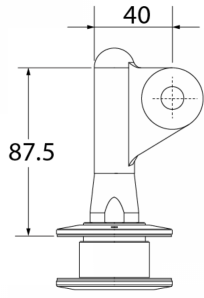

Arcade Canopy System Front Bracket - 316SS (Model: K.CAN.ARCADE.FB)

- Glass Not Supplied*

Attributes:

Product Code: K.CAN.ARCADE.FB

Unit Of Sale: Each

Glass drilling