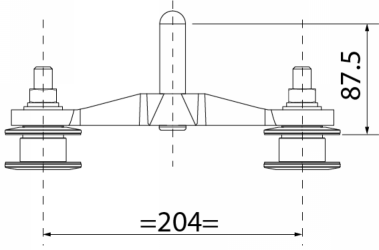

Arcade Canopy System Double Front Bracket - 316 SS ( Model: K.CAN.ARCADE.DFB )

- Glass Not Supplied\*

Attributes:

**Product Code:** K.CAN.ARCADE.DFB

**Unit Of Sale:** Each

**Glass drilling**