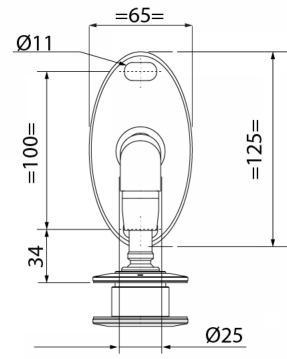

Arcade Canopy System Bottom Wall Bracket - 316 SS ( Model: K.CAN.ARCADE.BB )

- Glass Not Supplied\*

Attributes:

**Product Code:** K.CAN.ARCADE.BB

**Unit Of Sale:** Each

**Glass drilling**