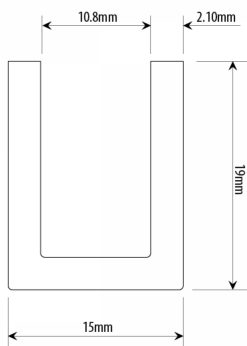

15mm Polished Silver U Channel For 10mm Thick - 3.66 mtrs (Model: G7013A)

POLISHED SILVER FINISH

- Suitable for 10mm thick glass.
- 3.66 mtr waste saving lengths.
- More economical for shower enclosures as it is polished aluminium as opposed to polished chrome.
- This is the most popular aluminium profile that is used for creating bespoke shower enclosures.
- The depth of the channel is ideal for disguising and discrepancy in the plumbness of the wall, allowing for the glass to be cut straight.

Attributes:

Product Code: G7013A

Unit Of Sale: 3.66 mtr