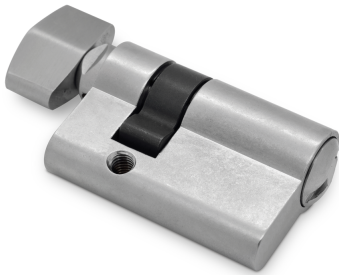

Short Thumb Turn Europrofile Cylinder - Satin Chrome (Model: K9125ST.SC)

- For use with KLL20SS

Attributes:

Product Code: K9125ST.SC

Unit Of Sale: Each