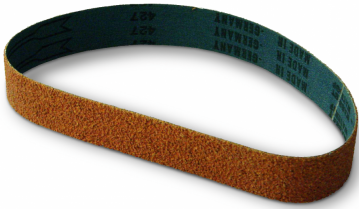

830x70 Cork Belt For Glass Edge Finishing (Model: FPB.830.70.CK)

- 830x70 Cork Belt For Glass Edge Finishing

Attributes:

Product Code: FPB.830.70.CK

Unit Of Sale: Each
