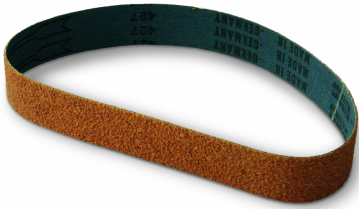

3350x100 Cork Belt For Glass Edge Finishing (Model: FPB.3350.100.CK)

- 3350x100 Cork Belt For Glass Edge Finishing

Attributes:

Product Code: FPB.3350.100.CK

Unit Of Sale: Each
