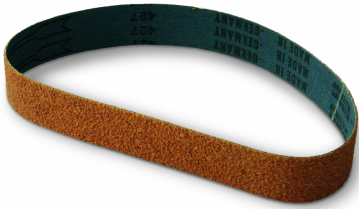

2690x100 Cork Belt For Glass Edge Finishing (Model: FPB.2690.100.CK)

- 2690x100 Cork Belt For Glass Edge Finishing

Attributes:

Product Code: FPB.2690.100.CK

Unit Of Sale: Each
