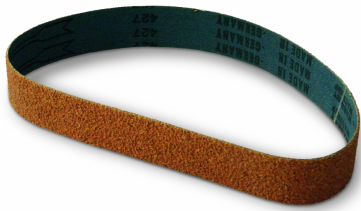

2400x100 Cork Belt For Glass Edge Finishing (Model: FPB.2400.100.CK)

- 2400x100 Cork Belt For Glass Edge Finishing

Attributes:

Product Code: FPB.2400.100.CK

Unit Of Sale: Each
