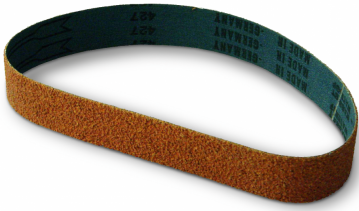

2000x100 Cork Belt For Glass Edge Finishing (Model: FPB.2000.100.CK)

- 2000x100 Cork Belt For Glass Edge Finishing

Attributes:

Product Code: FPB.2000.100.CK

Unit Of Sale: Each
