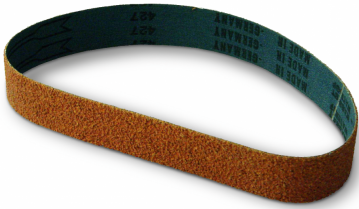

1830x100 Cork Belt For Glass Edge Finishing (Model: FPB.1830.100.CK)

- 1830x100 Cork Belt For Glass Edge Finishing

Attributes:

Product Code: FPB.1830.100.CK

Unit Of Sale: Each
