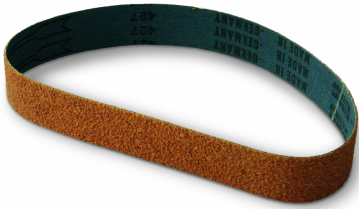

1520x100 Cork Belt For Glass Edge Finishing (Model: FPB.1520.100.CK)

- 1520x100 Cork Belt For Glass Edge Finishing

Attributes:

Product Code: FPB.1520.100.CK

Unit Of Sale: Each
