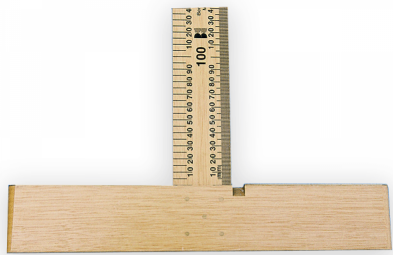

150cm Hardwood T Square ( Model: C0009 )

- 'T squares have fully brass bound stocks and brass tipped ends' - deeply engraved markings for long life.
- Calibrated metric on one side, imperial on the other.

Attributes:

**Product Code:** C0009

**Unit Of Sale:** Each