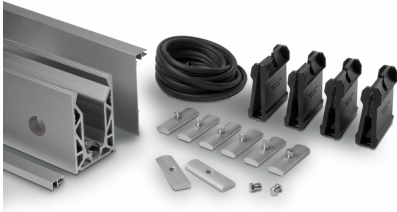

## Crystal View 3 Metre Side Mounted Kit For 21.5mm Glass ( Model: KCVSIKIT.021 )

- Complete 3 Metres of side mounted Crystal View System, which includes:
  - 3 metres of side mount channel
  - 3 metres of top seal
  - 3 metres of side cladding (bottom cladding not included)
  - 6 metres of gasket
  - 24 clamp bars & bolts
  - 12 glass clamps

- Suitable for 12mm thick glass and up to 1100mm high. Supplied in 3 metre lengths.

- Fixings to structure not included. Endcaps, dowels, bottom cladding and spanners sold separately.

### Attributes:

**Product Code:** KCVSIKIT.021

**Unit Of Sale:** 3 Metre