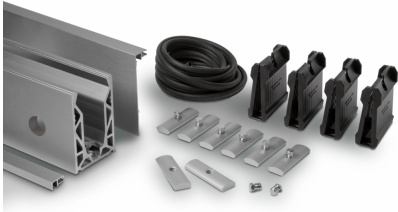

Crystal View 3 Metre Side Mounted Kit For 17.5mm Glass (Model: KCVSIKIT.017)

- Complete 3 Metres of side mounted Crystal View System, which includes:
 - 3 metres of side mount channel
 - 3 metres of top seal
 - 3 metres of side cladding (bottom cladding not included)
 - 6 metres of gasket
 - 24 clamp bars & bolts
 - 12 glass clamps

- Suitable for 12mm thick glass and up to 1100mm high. Supplied in 3 metre lengths.

- Fixings to structure not included. Endcaps, dowels, bottom cladding and spanners sold separately.

Attributes:

Product Code: KCVSIKIT.017

Unit Of Sale: 3 Metre