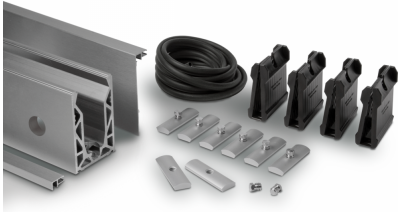

Crystal View 3 Metre Side Mounted Kit For 13.5mm Glass (Model: KCVSIKIT.013)

- Complete 3 Metres of side mounted Crystal View System, which includes:
 - 3 metres of side mount channel
 - 3 metres of top seal
 - 3 metres of side cladding (bottom cladding not included)
 - 6 metres of gasket
 - 24 clamp bars & bolts
 - 12 glass clamps

- Suitable for 12mm thick glass and up to 1100mm high. Supplied in 3 metre lengths.

- Fixings to structure not included. Endcaps, dowels, bottom cladding and spanners sold separately.

Attributes:

Product Code: KCVSIKIT.013

Unit Of Sale: 3 Metre