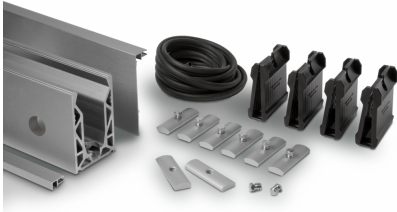

Crystal View 3 Metre Side Mounted Kit For 12mm Glass (Model: KCVSIKIT.012)

- Complete 3 Metres of side mounted Crystal View System, which includes:
 - 3 metres of side mount channel
 - 3 metres of top seal
 - 3 metres of side cladding (bottom cladding not included)
 - 6 metres of gasket
 - 24 clamp bars & bolts
 - 12 glass clamps

- Suitable for 12mm thick glass and up to 1100mm high. Supplied in 3 metre lengths.

- Fixings to structure not included. Endcaps, dowels, bottom cladding and spanners sold separately.

Attributes:

Product Code: KCVSIKIT.012

Unit Of Sale: 3 Metre