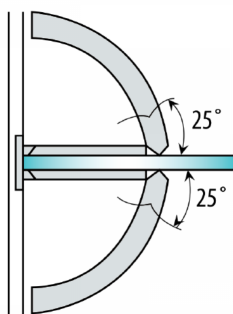

Shannon SQ Range - Single Wing Wall To Glass Hinge - PC ( Model: JHI305SQPC )

- Self closing shower door hinge from 25° either direction.
- For glass thickness 8mm to 12mm.
- Shower door hinges manufactured from high quality brass.
- Max weight up to 45kg per pair.
- Complete with Stainless Steel screws & wall plugs.
- Very economical shower door hinge.

**Attributes:**

**Product Code:** JHI305SQPC

**Unit Of Sale:** 1 Hinge

POLISHED CHROME FINISH