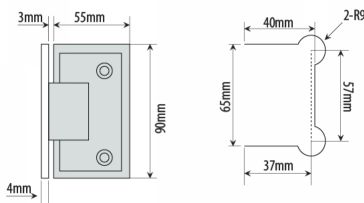

Shannon SQ Range - Single Wing Wall To Glass Hinge - PC ( Model: JHI305SQPC )

- Self closing shower door hinge from 25° either direction.
- For glass thickness 8mm to 12mm.
- Shower door hinges manufactured from high quality brass.
- Max weight up to 45kg per pair.
- Complete with Stainless Steel screws & wall plugs.
- Very economical shower door hinge.

**Attributes:**

**Product Code:** JHI305SQPC

**Unit Of Sale:** 1 Hinge

POLISHED CHROME FINISH