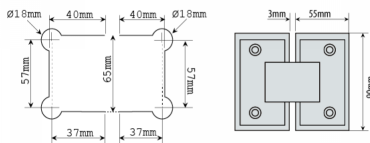

Shannon SQ Range - 180 Degree Glass To Glass Hinge - PC ( Model: JHI303SQPC )

- Self closing shower door hinge from 25° either direction.
- For glass thickness 8mm to 12mm.
- Shower door hinge manufactured from high quality brass.
- Max weight up to 45kg per pair.
- Complete with Stainless Steel screws & wall plugs.
- Very economical shower door hinge.

**Attributes:**

**Product Code:** JHI303SQPC

**Unit Of Sale:** 1 Hinge