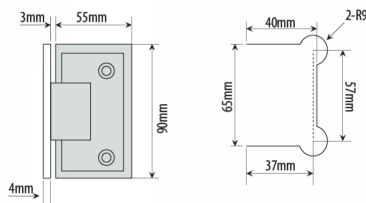

Shannon SQ Range - Wall To Glass Shower Hinge - PC (Model: JHI301SQPC)

- Self closing shower door hinges from 25° either direction.
- For glass thickness 8mm to 12mm.
- Door Hinges manufactured from high quality brass.
- Max weight up to 45kg per pair.
- Complete with Stainless Steel screws & wall plugs.
- Very economical shower door hinges.

Attributes:

Product Code: JHI301SQPC

Unit Of Sale: 1 Hinge

POLISHED CHROME FINISH