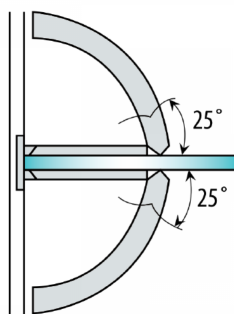

Shannon SQ Range - Wall To Glass Shower Hinge - PC (Model: JHI301SQPC)

- Self closing shower door hinges from 25° either direction.
- For glass thickness 8mm to 12mm.
- Door Hinges manufactured from high quality brass.
- Max weight up to 45kg per pair.
- Complete with Stainless Steel screws & wall plugs.
- Very economical shower door hinges.

Attributes:

Product Code: JHI301SQPC

Unit Of Sale: 1 Hinge

POLISHED CHROME FINISH