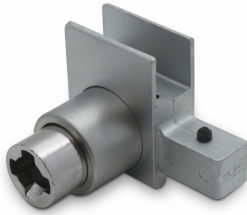

ROBUSTUS Sliding Track Lock Without Cylinder (Model: GSTR012)

- The dimensions and design of the lock are coordinated with the Vitris runner profile and make for an aesthetically pleasing overall appearance.

- The patented dead bolt mechanism prevents the sliding door sections from being pushed apart.

Attributes:

Product Code: GSTR012

Unit Of Sale: Each