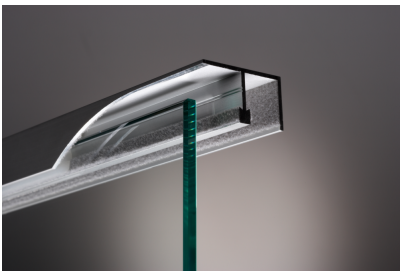

- Robustus is a fittings system for glass thicknesses from 10mm to 12.76 mm.
- It can be used in a range between 70 kg (2 rollers) and 140 kg (4 rollers) and is therefore also suitable for security glass.
- The option of a lateral frame profile section with damper profile protects the glass at the edges and stops dust.
- Adjustable end position damping devices stop the glass from striking the lateral frame and at the same time prevent it from being lifted off.
- [Click here for Glass Width Dimensions Guide.](#)