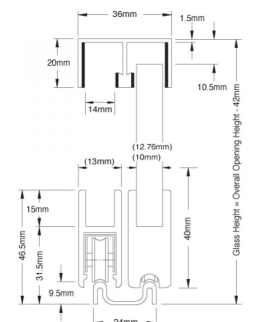

Attributes:

Product Code: GSTR001

Unit Of Sale: 2.5 Mtrs