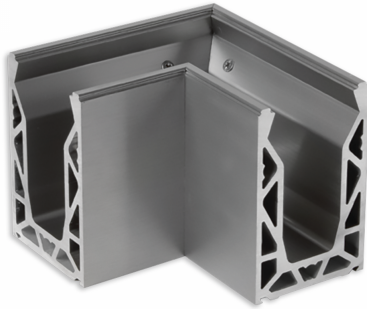

Crystal View Base Fix 90 Degree Corner (Model: KCV090)

- A prefabricated 90 degree corner supplied to reduce the amount of cutting needed on sites.
- On a standard balcony with 90 degree corners the installer only needs to make straight cuts.

Attributes:

Product Code: KCV090

Unit Of Sale: EACH