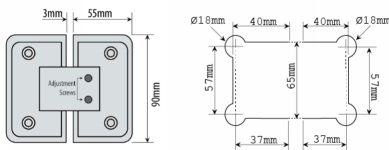

Adjustable 180 Degree Glass To Glass Shower Hinge - PC (Model: JHI303PC-ADJ)

- Self closing shower door hinge from 25° either direction.
- For glass thickness 8mm to 12mm.
- Manufactured from high quality brass.
- Max weight up to 45kg per pair.
- Complete with Stainless Steel screws & wall plugs.
- Shower door hinge has an adjustable closing position.
- Very economical shower door hinge.