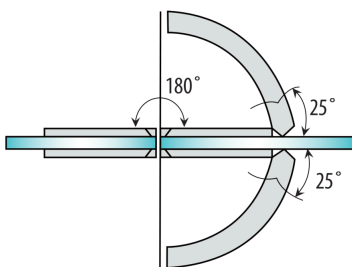

Adjustable 180 Degree Glass To Glass Shower Hinge - PC (Model: JHI303PC-ADJ)

- Self closing shower door hinge from 25° either direction.
- For glass thickness 8mm to 12mm.
- Manufactured from high quality brass.
- Max weight up to 45kg per pair.
- Complete with Stainless Steel screws & wall plugs.
- Shower door hinge has an adjustable closing position.
- Very economical shower door hinge.