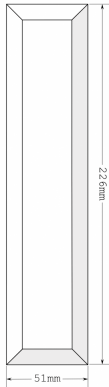

Pencil 51x226mm (1) (Model: RB8.9)

- Regalead decorative glass bevels are designed primarily for the overlay market and are manufactured from 5mm float glass which is bevelled down to a 1.5 - 1.8mm edge.
- These fine edges make the bevel pieces ideal for using with self adhesive lead but also suitable for customers working with traditional lead comes or copper foils.

Attributes:

Product Code: RB8.9

Unit Of Sale: EACH