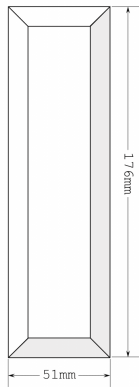

Pencil 51x176mm (1) (Model: RB8.8)

- Regalead decorative glass bevels are designed primarily for the overlay market and are manufactured from 5mm float glass which is bevelled down to a 1.5 - 1.8mm edge.
- These fine edges make the bevel pieces ideal for using with self adhesive lead but also suitable for customers working with traditional lead comes or copper foils.