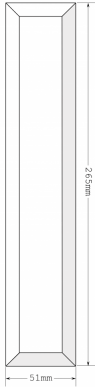

Pencil 51x265mm (1) (Model: RB8.10)

- Regalead decorative glass bevels are designed primarily for the overlay market and are manufactured from 5mm float glass which is bevelled down to a 1.5 - 1.8mm edge.
- These fine edges make the bevel pieces ideal for using with self adhesive lead but also suitable for customers working with traditional lead comes or copper foils.