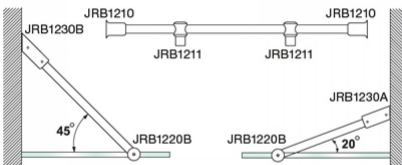

Reinforcement Bar 45 Degree Wall Mount - Satin Chrome (Model: JRB1230BSC)

- Made from SUS 304 Stainless Steel.
- For glass thickness 6mm to 12mm.
- Optional bar sold separately:
 - [1200mm - JRB1912SC](#)
 - [3000mm - JRB1930SC](#)

Attributes:

Product Code: JRB1230BSC

Unit Of Sale: Each

SATIN CHROME FINISH