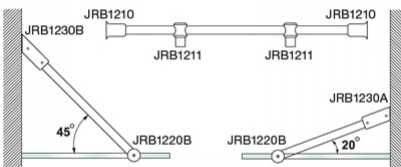

Reinforcement Bar 45 Degree Wall Mount - Polished Chrome ( Model: JRB1230BPC )

- Made from SUS 304 Stainless Steel.
- For glass thickness 6mm to 12mm.
- Optional bar sold separately:
  - [1200mm - JRB1912PC](#)
  - [3000mm - JRB1930PC](#)

Attributes:

**Product Code:** JRB1230BPC

**Unit Of Sale:** Each

POLISHED CHROME FINISH