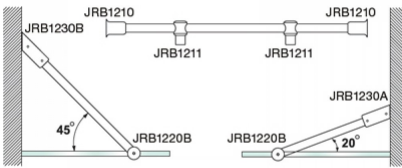

Reinforcement Bar 360 Degree Glass Clamp - Satin Chrome (Model: JRB1220BSC)

- Made from SUS 304 Stainless Steel.
- For glass thickness 6mm to 10mm.
- Optional bar sold separately:
 - [1200mm - JRB1912SC](#)
 - [3000mm - JRB1930SC](#)

Attributes:

Product Code: JRB1220BSC

Unit Of Sale: Each

SATIN CHROME FINISH