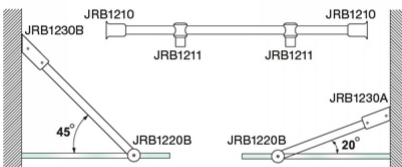

Reinforcement Bar 360 Degree Glass Clamp - Polished Chrome (Model: JRB1220BPC)

- Made from SUS 304 Stainless Steel.
- For glass thickness 6mm to 10mm.
- Optional bar sold separately:
 - [1200mm - JRB1912PC](#)
 - [3000mm - JRB1930PC](#)

Attributes:

Product Code: JRB1220BPC

Unit Of Sale: Each

POLISHED CHROME FINISH