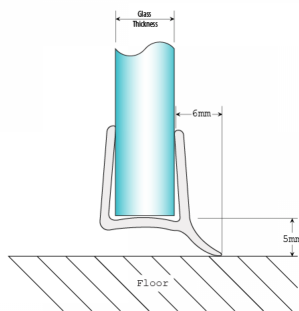

Seal & Wipe - 12mm Glass (Model: JP12SW)

- Snap on to shower door edge to achieve a seal.
- For use on glass shower door installations.
- Shower door seal is suitable for 12mm thick glass.
- Colour: Translucent.

Attributes:

Product Code: JP12SW

Unit Of Sale: 2.2 Mtr