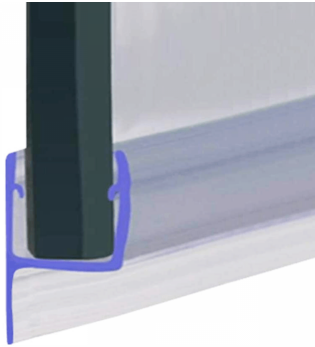

H Jamb Seal - 12mm Glass - 8mm Soft Fin (Model: JP12HJS)

- Snap on the shower door jamb seal with 8mm soft fin to achieve a seal.
- For 180 degrees glass to glass shower door installations.
- Suitable for 12mm thick glass.
- Colour: Translucent.

Attributes:

Product Code: JP12HJS

Unit Of Sale: 2.2 Mtr