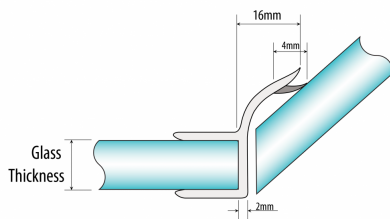

Door Jamb Seal - 12mm Glass (Model: JP12DJ)

- Snap on the shower door seal to door edge to achieve a seal.
- For 135 degrees glass to glass door installations.
- Shower door seal is suitable for 12mm thick glass.
- Colour: Translucent

Attributes:

Product Code: JP12DJ

Unit Of Sale: 2.2 Mtr