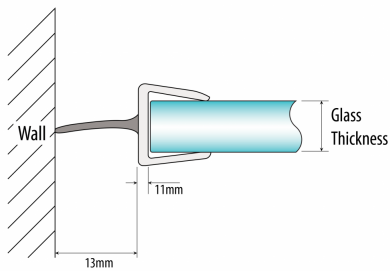

Bottom Rail - 12mm Glass (Model: JP12BR)

- For use on glass door installations.
- Suitable for 12mm thick glass.
- Snaps onto the fixed panel with the lip on the strike side.
- 13mm Soft vinyl helps cushion door closure and reduce noise.
- Colour: Translucent.

Attributes:

Product Code: JP12BR

Unit Of Sale: 2.2 Mtr