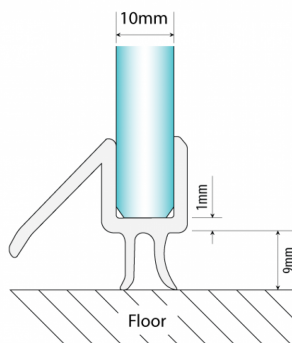

Bottom Wipe With Drip Rail - 10mm Glass (Model: JP10WDR)

- Soft wipes for creating a water tight seal in your shower.
- 45 degrees drip rail sheds water back into the shower stall.
- For use on glass shower door installations.
- Shower door wipe is suitable for 10mm thick glass.
- Colour: Translucent.

Attributes:

Product Code: JP10WDR

Unit Of Sale: 2.2 Mtr