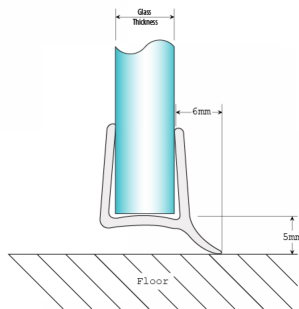

Seal & Wipe - 10mm Glass (Model: JP10SW)

- Snap on to shower door edge to achieve a seal.
- For use on glass shower door installations.
- Shower door seal is suitable for 10mm thick glass.
- Colour: Translucent.

Attributes:

Product Code: JP10SW

Unit Of Sale: 2.2 Mtr