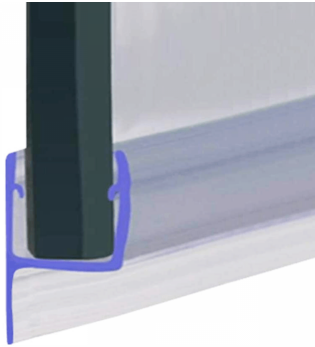

H Jamb Seal - 10mm Glass - 8mm Soft Fin (Model: JP10HJS)

- Snap on shower door jamb seal with 8mm soft fin to achieve a seal.
- For 180 degrees glass to glass shower door installations.
- Suitable for 10mm thick glass.
- Colour: Translucent.

Attributes:

Product Code: JP10HJS

Unit Of Sale: 2.2 Mtr