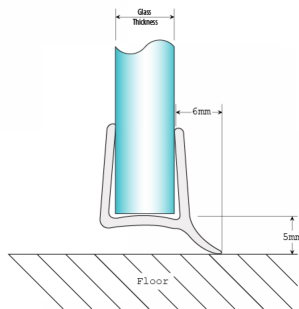

Seal & Wipe - 8mm Glass (Model: JP08SW)

- Snap on to shower door edge to achieve a seal.
- For use on glass shower door installations.
- Shower door seal is suitable for 8mm thick glass.
- Colour: Translucent.

Attributes:

Product Code: JP08SW

Unit Of Sale: 2.2 Mtr