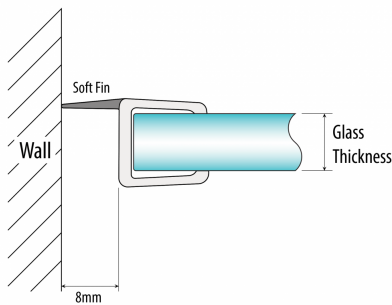

H Jamb Seal - 8mm Glass - 8mm Soft Fin (Model: JP08HJS)

- Snap on the shower door jamb seal with 8mm soft fin to achieve a seal.
- For 180 degrees glass to glass shower door installations.
- Shower door seal is suitable for 8mm thick glass.
- Colour: Translucent.

Attributes:

Product Code: JP08HJS

Unit Of Sale: 2.2 Mtr