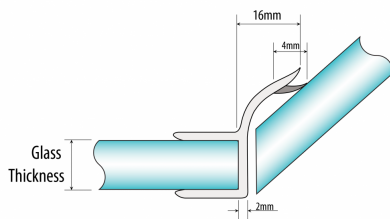

Door Jamb Seal - 8mm Glass (Model: JP08DJ)

- Snap on the shower door seal to door edge to achieve a seal.
- For 135 degrees glass to glass door installations.
- Shower door seal is suitable for 8mm thick glass.
- Colour: Translucent.

Attributes:

Product Code: JP08DJ

Unit Of Sale: 2.2 Mtr