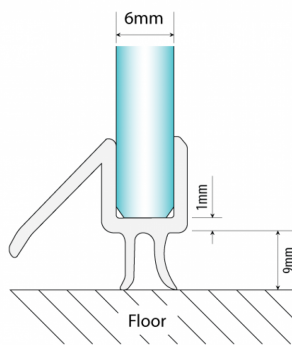

Bottom Wipe With Drip Rail - 6mm Glass (Model: JP06WDR)

- Soft wipes for creating a water tight seal in your shower.
- 45 degrees drip rail sheds water back into the shower stall.
- For use on glass shower door installations.
- Suitable for 6mm thick glass.
- Colour: Translucent.

Attributes:

Product Code: JP06WDR

Unit Of Sale: 2.2 Mtr