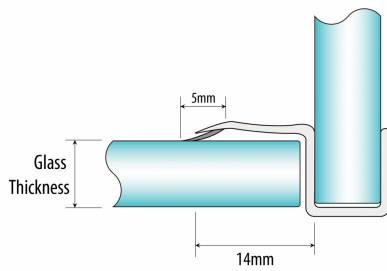

Strike Jamb Seal - 6mm Glass (Model: JP06SJ)

- Snap on the strike jamb to door edge to achieve a seal.
- For use on 90 Degree glass to glass shower door installations.
- Suitable for 6mm thick shower door glass.
- Colour: Translucent.

Attributes:

Product Code: JP06SJ

Unit Of Sale: 2.2 Mtr