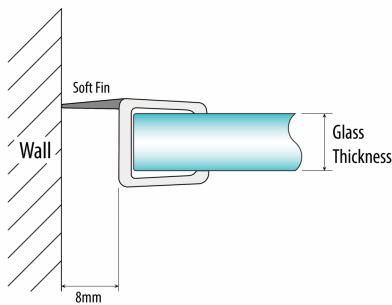

H Jamb Seal - 6mm Glass - 8mm Soft Fin ( Model: JP06HJS )

- Snap on the shower door jamb seal with 8mm soft fin to achieve a seal.
- For 180 degrees glass to glass shower door installations.
- H Jamb Shower Door seal is suitable for 6mm thick glass.
- Colour: Translucent.

Attributes:

**Product Code:** JP06HJS

**Unit Of Sale:** 2.2 Mtr