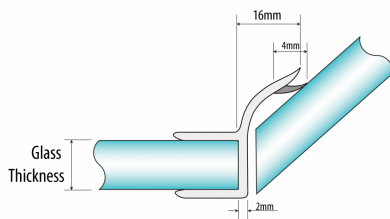

Door Jamb Seal - 6mm Glass ( Model: JP06DJ )

- Snap on the shower door seal to edge to achieve a seal.
- Shower door seal is for 135 degrees glass to glass door installations.
- Door seal is suitable for 6mm thick glass for shower.
- Colour: Translucent.

**Attributes:**

**Product Code:** JP06DJ

**Unit Of Sale:** 2.2 Mtr