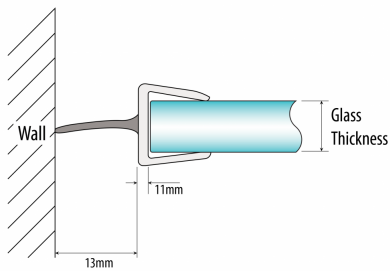

Bottom Rail - 6mm Glass (Model: JP06BR)

- For use on glass door installations.
- Suitable for 6mm thick glass.
- Snaps onto the fixed panel with the lip on the strike side.
- 13mm Soft vinyl helps cushion door closure and reduce noise.
- Colour: Translucent.

Attributes:

Product Code: JP06BR

Unit Of Sale: 2.2 Mtr